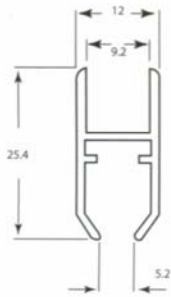

PIONEER

Durable, Reliable, Quality Best Products

Showcase

SC405/SJ105
0.210 kg/m
AP: 130 mm

SC406/SJ106
0.110 kg/m
AP: 158 mm

SC403/SJ109
0.170 kg/m
AP: 118 mm

Louvre

PSD220
0.705 kg/m
AP: 260 mm

0.193 kg/m
AP: 71 mm