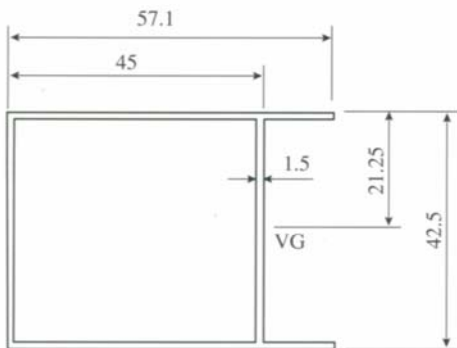

PIONEER

Durable, Reliable, Quality Best Products

Showcase

SC405/SJ105
0.210 kg/m
AP: 130 mm

SC406/SJ106
0.110 kg/m
AP: 158 mm

SC403/SJ109
0.170 kg/m
AP: 118 mm

Louvre

PSD220
0.705 kg/m
AP: 260 mm

0.193 kg/m
AP: 71 mm