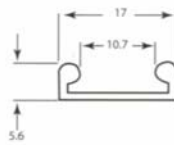

PIONEER

Durable, Reliable, Quality Best Products

Showcase

SC405/SJ105
0.210 kg/m
AP: 130 mm

SC406/SJ106
0.110 kg/m
AP: 158 mm

SC403/SJ109
0.170 kg/m
AP: 118 mm

Louvre

PSD220
0.705 kg/m
AP: 260 mm

0.193 kg/m
AP: 71 mm