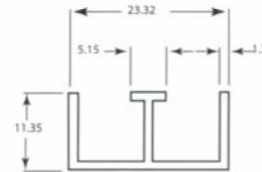

PIONEER

Durable, Reliable, Quality Best Products

Showcase

SC405/SJ105
0.210 kg/m
AP: 130 mm

SC406/SJ106
0.110 kg/m
AP: 158 mm

SC403/SJ109
0.170 kg/m
AP: 118 mm

Louvre

PSD220
0.705 kg/m
AP: 260 mm

0.193 kg/m
AP: 71 mm