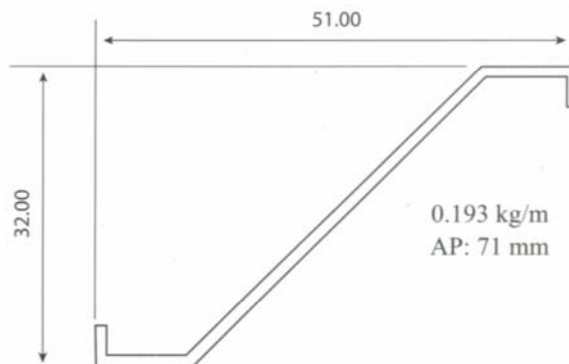

PIONEER

Durable, Reliable, Quality Best Products

Showcase

SC405/SJ105
0.210 kg/m
AP: 130 mm

SC406/SJ106
0.110 kg/m
AP: 158 mm

SC403/SJ109
0.170 kg/m
AP: 118 mm

Louvre

PSD220
0.705 kg/m
AP: 260 mm

0.193 kg/m
AP: 71 mm