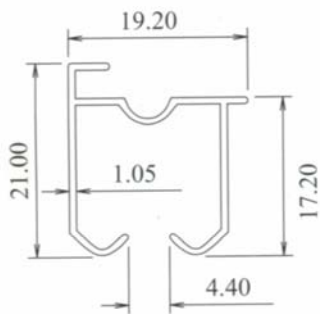

PIONEER

Durable, Reliable, Quality Best Products

Curtain Rail - Architectural Section -

DR100A
0.157 kg/m
AP: 145 mm

DR100B
0.180 kg/m
AP: 147 mm

DR100C
0.197 kg/m
AP: 145.50 mm

DR100D
0.148 kg/m
AP: 143 mm

DR100
0.118 kg/m
AP: 126 mm