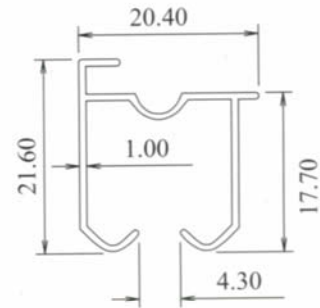

PIONEER

Durable, Reliable, Quality Best Products

Curtain Rail - Architectural Section -

DR100A
0.157 kg/m
AP: 145 mm

DR100B
0.180 kg/m
AP: 147 mm

DR100C
0.197 kg/m
AP: 145.50 mm

DR100D
0.148 kg/m
AP: 143 mm

DR100
0.118 kg/m
AP: 126 mm