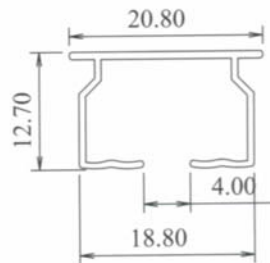

PIONEER

Durable, Reliable, Quality Best Products

Curtain Rail - Architectural Section -

DR100A
0.157 kg/m
AP: 145 mm

DR100B
0.180 kg/m
AP: 147 mm

DR100C
0.197 kg/m
AP: 145.50 mm

DR100D
0.148 kg/m
AP: 143 mm

DR100
0.118 kg/m
AP: 126 mm