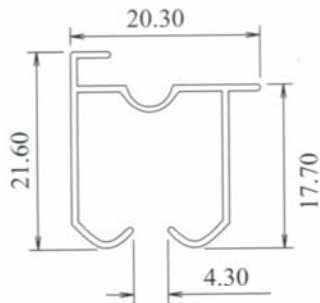

PIONEER

Durable, Reliable, Quality Best Products

Curtain Rail - Architectural Section -

DR100A
0.157 kg/m
AP: 145 mm

DR100B
0.180 kg/m
AP: 147 mm

DR100C
0.197 kg/m
AP: 145.50 mm

DR100D
0.148 kg/m
AP: 143 mm

DR100
0.118 kg/m
AP: 126 mm