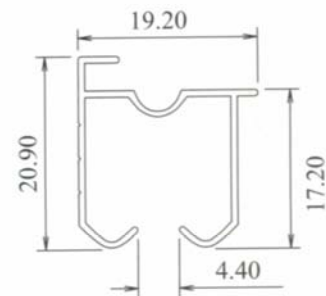

PIONEER

Durable, Reliable, Quality Best Products

Curtain Rail - Architectural Section -

DR100A
0.157 kg/m
AP: 145 mm

DR100B
0.180 kg/m
AP: 147 mm

DR100C
0.197 kg/m
AP: 145.50 mm

DR100D
0.148 kg/m
AP: 143 mm

DR100
0.118 kg/m
AP: 126 mm