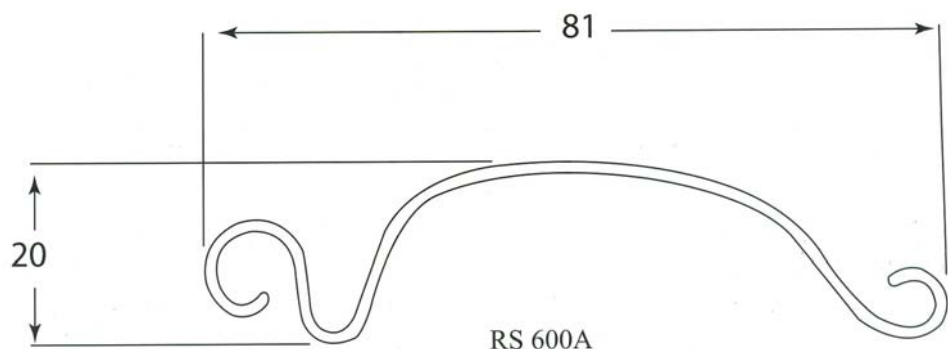

PIONEER

Durable, Reliable, Quality Best Products

Roller Shutter - Architectural Section -

RS605
0.989 kg/m
AP:312 mm

RS601
0.646 kg/m
AP:236 mm

RS602
1.418 kg/m
AP:419 mm

PIONEER

Durable, Reliable, Quality Best Products

**Roller Shutter
- Architectural Section -**

RS 600A
0.347 kg/m
AP : 255 mm

RS 600B
0.367 kg/m
AP : 258 mm