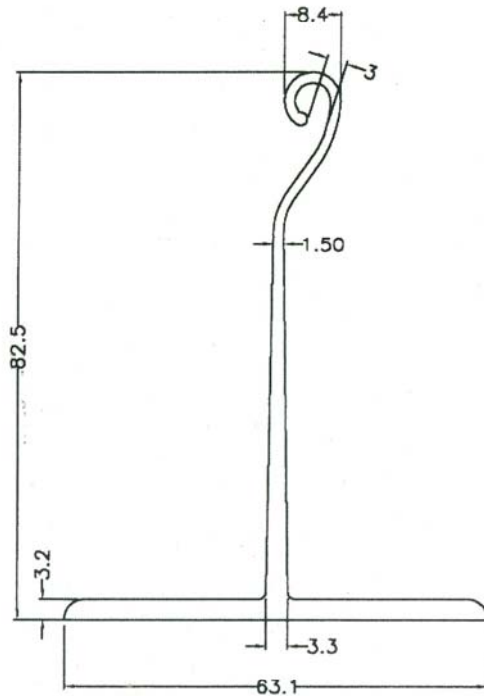

PIONEER

Durable, Reliable, Quality Best Products

Roller Shutter - Architectural Section -

RS605
0.989 kg/m
AP:312 mm

RS601
0.646 kg/m
AP:236 mm

RS602
1.418 kg/m
AP:419 mm

PIONEER

Durable, Reliable, Quality Best Products

**Roller Shutter
- Architectural Section -**

RS 600A
0.347 kg/m
AP : 255 mm

RS 600B
0.367 kg/m
AP : 258 mm