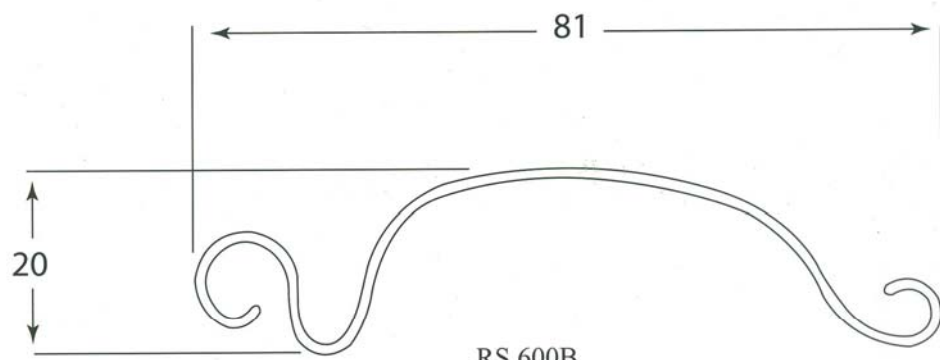

PIONEER

Durable, Reliable, Quality Best Products

Roller Shutter - Architectural Section -

RS605
0.989 kg/m
AP:312 mm

RS601
0.646 kg/m
AP:236 mm

RS602
1.418 kg/m
AP:419 mm

PIONEER

Durable, Reliable, Quality Best Products

**Roller Shutter
- Architectural Section -**

RS 600A
0.347 kg/m
AP : 255 mm

RS 600B
0.367 kg/m
AP : 258 mm