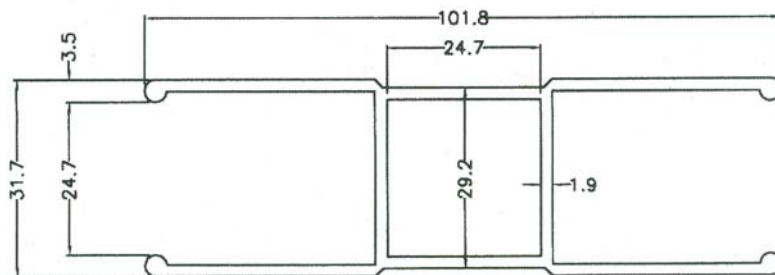

PIONEER

Durable, Reliable, Quality Best Products

Roller Shutter - Architectural Section -

RS605
0.989 kg/m
AP:312 mm

RS601
0.646 kg/m
AP:236 mm

RS602
1.418 kg/m
AP:419 mm

PIONEER

Durable, Reliable, Quality Best Products

**Roller Shutter
- Architectural Section -**

RS 600A
0.347 kg/m
AP : 255 mm

RS 600B
0.367 kg/m
AP : 258 mm