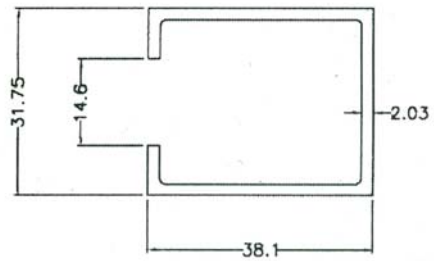

PIONEER

Durable, Reliable, Quality Best Products

Roller Shutter - Architectural Section -

RS605
0.989 kg/m
AP:312 mm

RS601
0.646 kg/m
AP:236 mm

RS602
1.418 kg/m
AP:419 mm

PIONEER

Durable, Reliable, Quality Best Products

**Roller Shutter
- Architectural Section -**

RS 600A
0.347 kg/m
AP : 255 mm

RS 600B
0.367 kg/m
AP : 258 mm