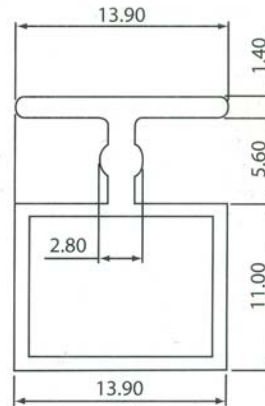

PIONEER

Durable, Reliable, Quality Best Products

Cabinet

KL025
0.588 kg/m
AP: 230 mm

KL028
0.466 kg/m
AP: 143 mm

KL030
1.363 kg/m
AP: 349 mm

KL027
0.522 kg/m
AP: 192 mm

KL029
0.216 kg/m
AP: 87 mm

KL032
1.359 kg/m
AP: 240 mm