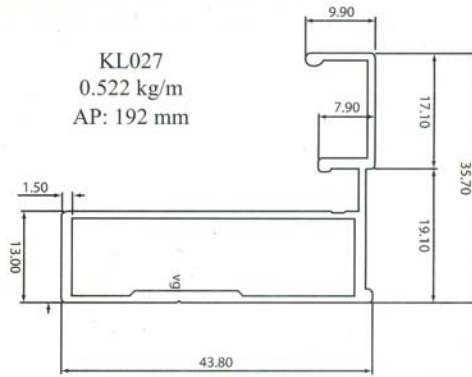

PIONEER

Durable, Reliable, Quality Best Products

Cabinet

KL025
0.588 kg/m
AP: 230 mm

KL028
0.466 kg/m
AP: 143 mm

KL030
1.363 kg/m
AP: 349 mm

KL027
0.522 kg/m
AP: 192 mm

KL029
0.216 kg/m
AP: 87 mm

KL032
1.359 kg/m
AP: 240 mm