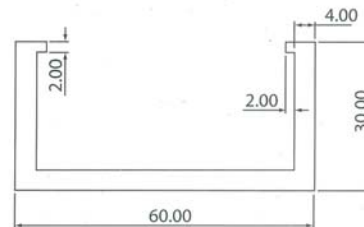

PIONEER

Durable, Reliable, Quality Best Products

Cabinet

KL025
0.588 kg/m
AP: 230 mm

KL028
0.466 kg/m
AP: 143 mm

KL030
1.363 kg/m
AP: 349 mm

KL027
0.522 kg/m
AP: 192 mm

KL029
0.216 kg/m
AP: 87 mm

KL032
1.359 kg/m
AP: 240 mm