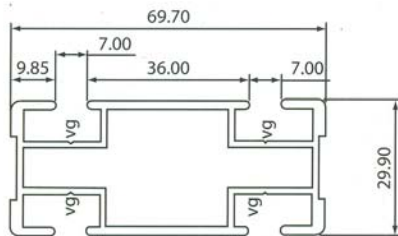

PIONEER

Durable, Reliable, Quality Best Products

Cabinet

KL025
0.588 kg/m
AP: 230 mm

KL028
0.466 kg/m
AP: 143 mm

KL030
1.363 kg/m
AP: 349 mm

KL027
0.522 kg/m
AP: 192 mm

KL029
0.216 kg/m
AP: 87 mm

KL032
1.359 kg/m
AP: 240 mm