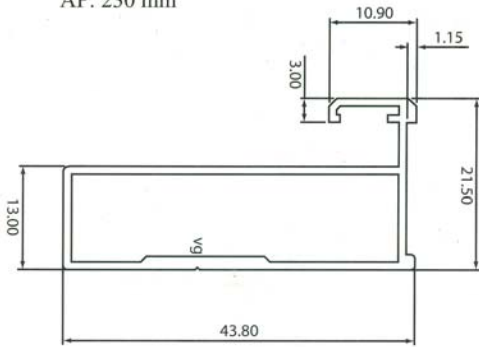

PIONEER

Durable, Reliable, Quality Best Products

Cabinet

KL025
0.588 kg/m
AP: 230 mm

KL028
0.466 kg/m
AP: 143 mm

KL030
1.363 kg/m
AP: 349 mm

KL027
0.522 kg/m
AP: 192 mm

KL029
0.216 kg/m
AP: 87 mm

KL032
1.359 kg/m
AP: 240 mm