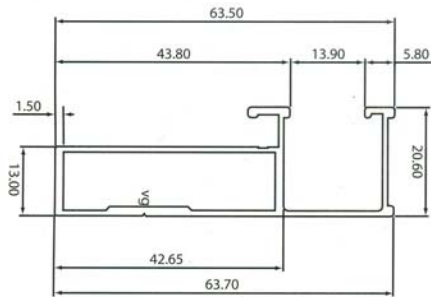

PIONEER

Durable, Reliable, Quality Best Products

Cabinet

KL025
0.588 kg/m
AP: 230 mm

KL028
0.466 kg/m
AP: 143 mm

KL030
1.363 kg/m
AP: 349 mm

KL027
0.522 kg/m
AP: 192 mm

KL029
0.216 kg/m
AP: 87 mm

KL032
1.359 kg/m
AP: 240 mm